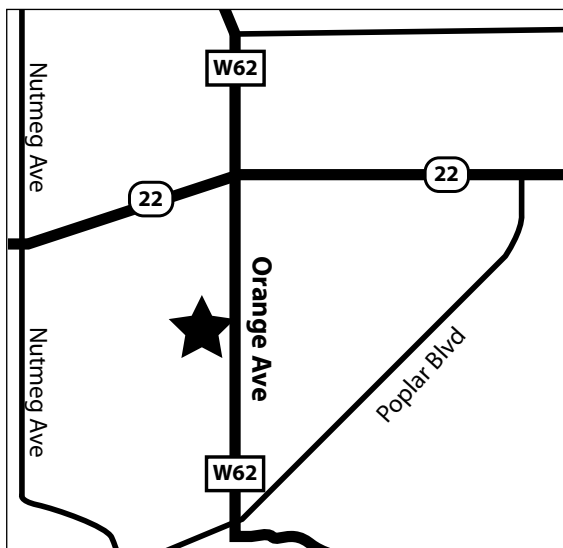

R&S
Harness (&) Farrier
SUPPLY
1213 Orange Ave
Kalona, Iowa 52247

Check out FPD's
Field Guide for Farriers
www.farrierproducts.com/fieldguide

R&S
Harness (&) Farrier
SUPPLY

FARRIER CLINIC
with
Roy Bloom, APF CFJ

*Morning refreshments
and lunch will be provided*

Roy Bloom will present:

“Tool Maintenance”
“12 Points of Reference”
Live shoeing (afternoon)

**Clinic Location
1213 Orange Ave
Kalona, Iowa 52247**

ABOUT THE CLINICIAN