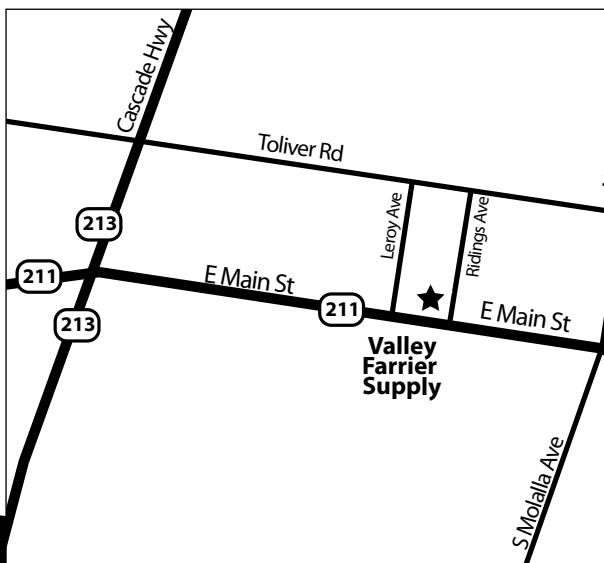

Valley FARRIER SUPPLY
FORGE & TOOL

709 W. Main Street, Building B
Molalla, OR 97038

www.valleyfarrier.com

Check out FPD's
Field Guide for Farriers
www.farrierproducts.com/fieldguide

Valley FARRIER SUPPLY
FORGE & TOOL

Conrad Trow, CJF will present
"Aspects of Fitting Feet"
with Live Shoeing

**RSVP to (503) 829-6968
by June 16, 2017**

CLINIC LOCATION

709 W. Main Street, Building B
Molalla, OR 97038

ABOUT THE CLINICIAN

Conrad Trow, CJF